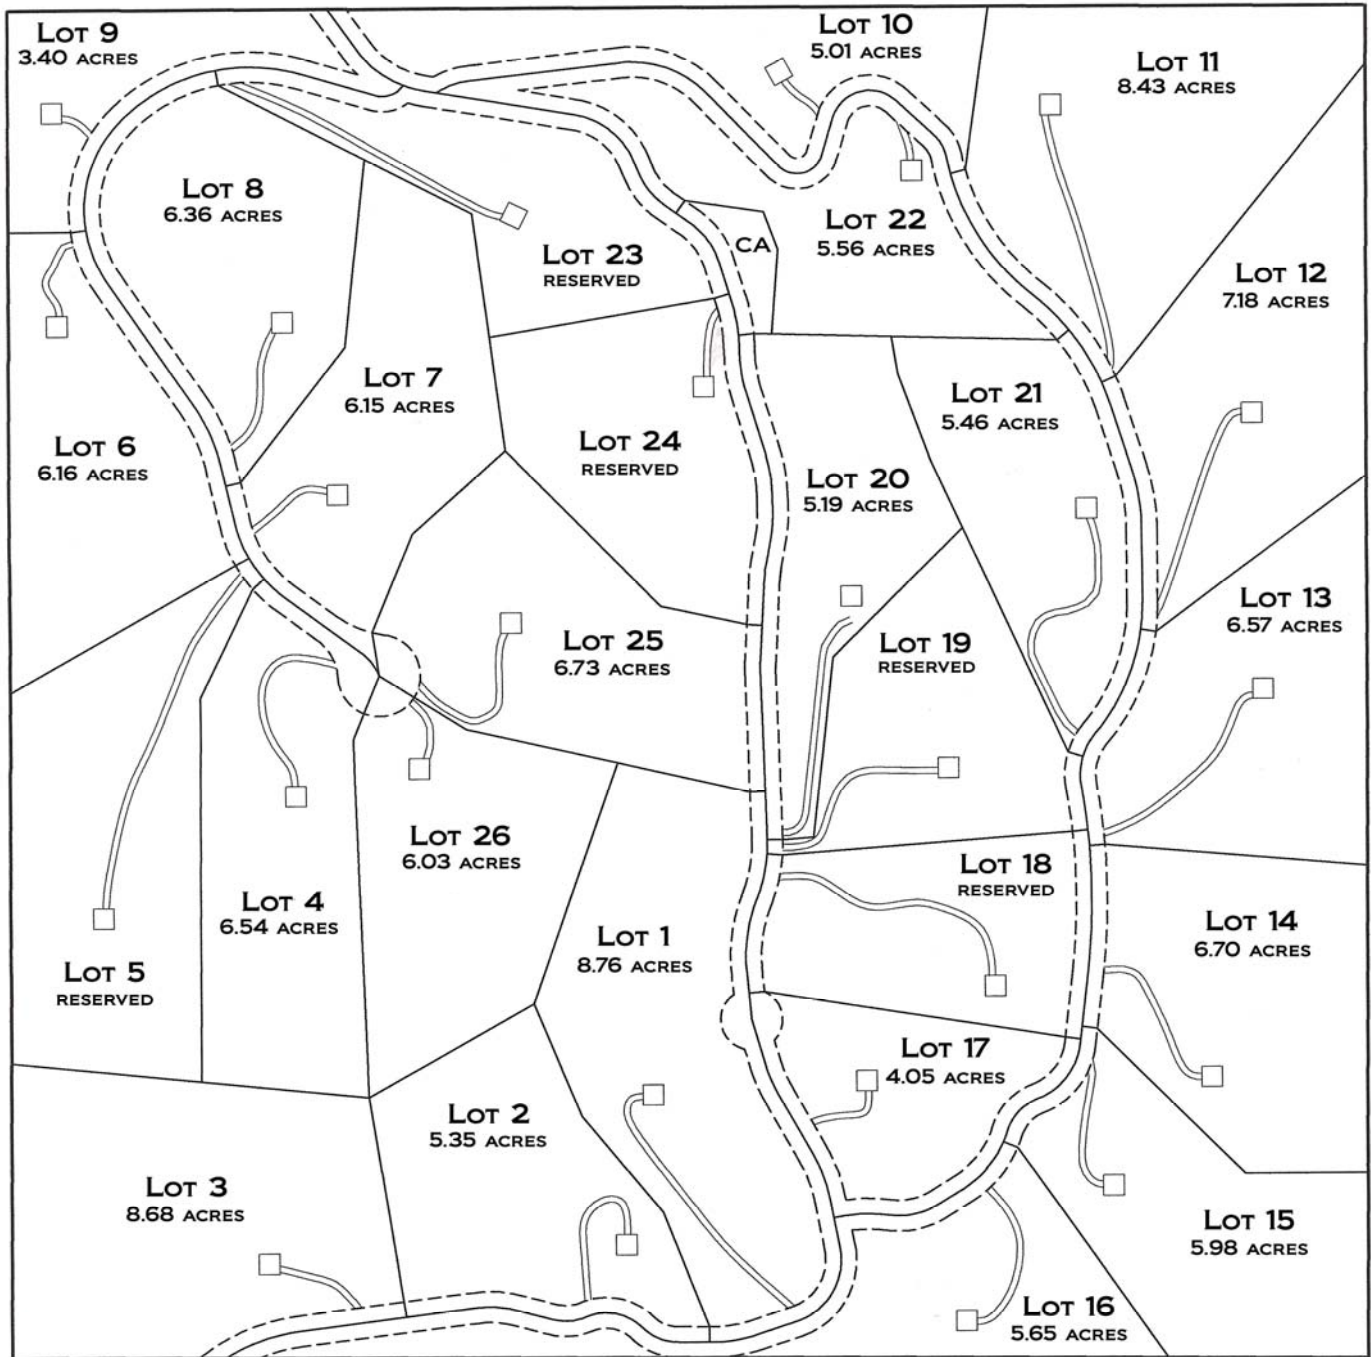

# BEAR MOUNTAIN MONTANA PROPERTY MAP

CA—COMMON AREA

FOR ADDITIONAL INFORMATION, PLEASE CONTACT  
**BEAR MOUNTAIN MONTANA**  
MACBEAR LIMITED PARTNERSHIP  
BOX 159 • LAKESIDE, MONTANA • 59922  
[WWW.BEARMOUNTAINMONTANA.COM](http://WWW.BEARMOUNTAINMONTANA.COM)